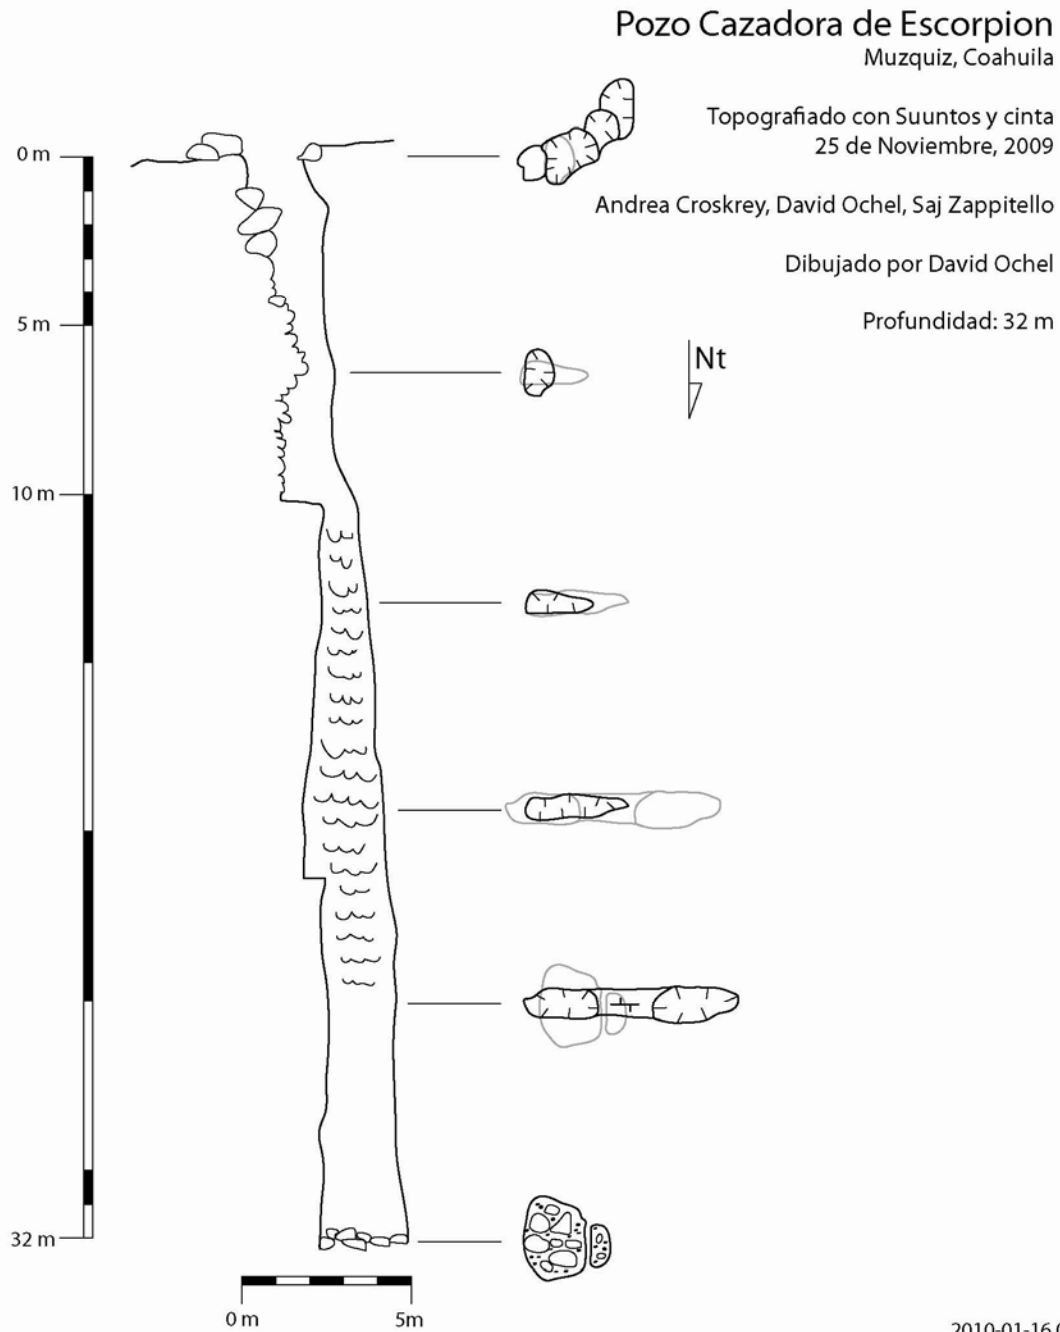

## Pozo Cazadora de Escorpión (PS7)

Depth: 32 m

A small, sloping pit roughly 1 meter in diameter, with a double termination at around 30 meters depth. It does not drain a significant sinkhole. It has a soil floor with many troglobites, and was named for a scorpion captured at bottom.