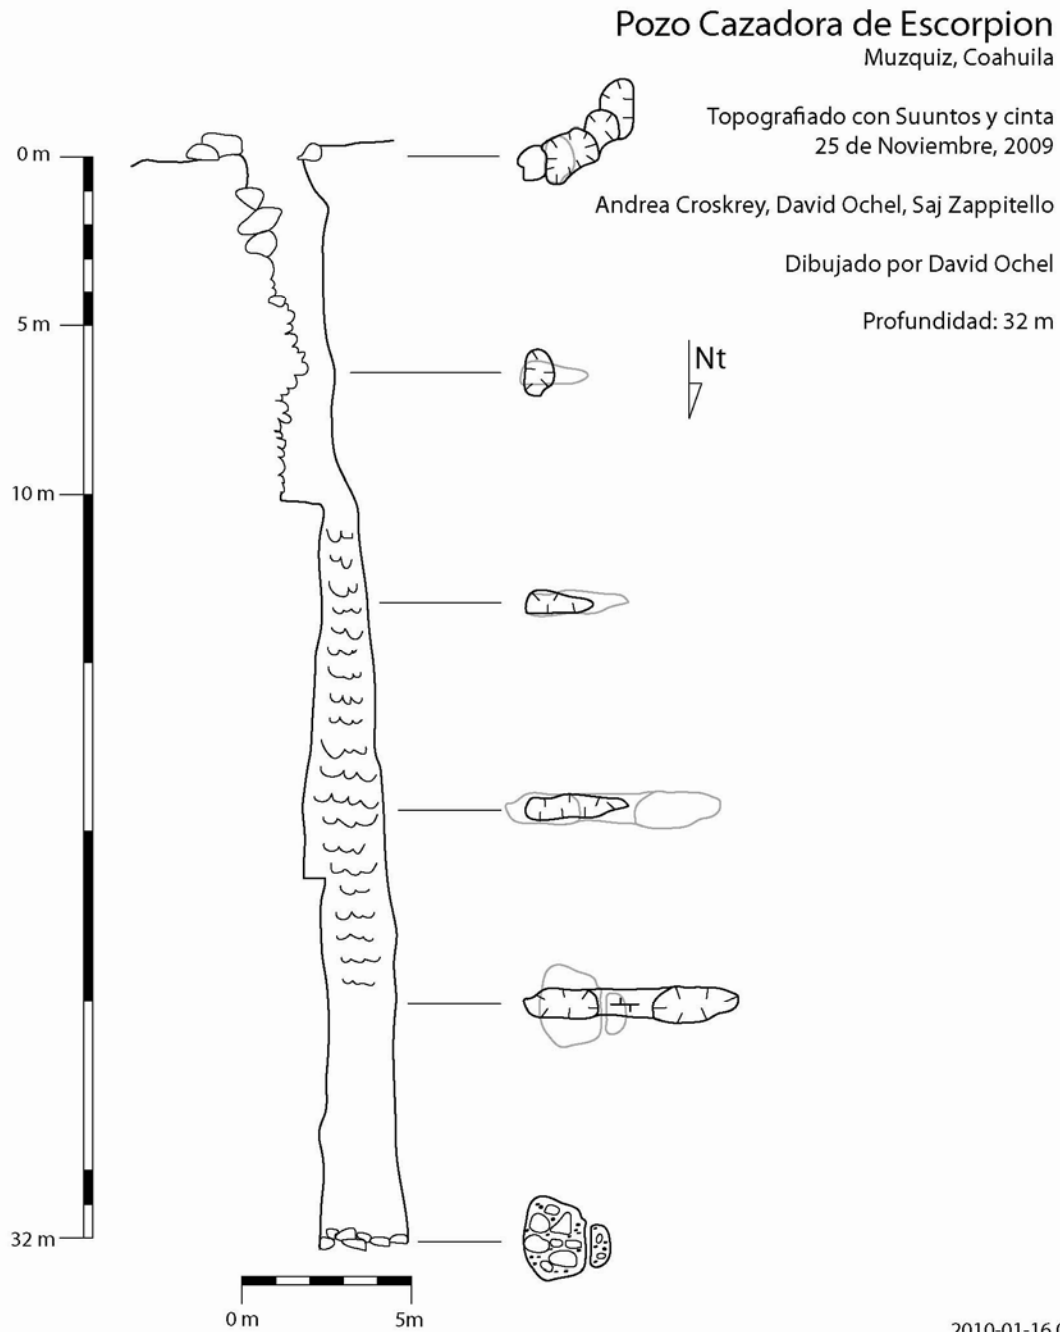

Pozo Cazadora de Escorpión (PS7)

Depth: 32 m

A small, sloping pit roughly 1 meter in diameter, with a double termination at around 30 meters depth. It does not drain a significant sinkhole. It has a soil floor with many troglobites, and was named for a scorpion captured at bottom.